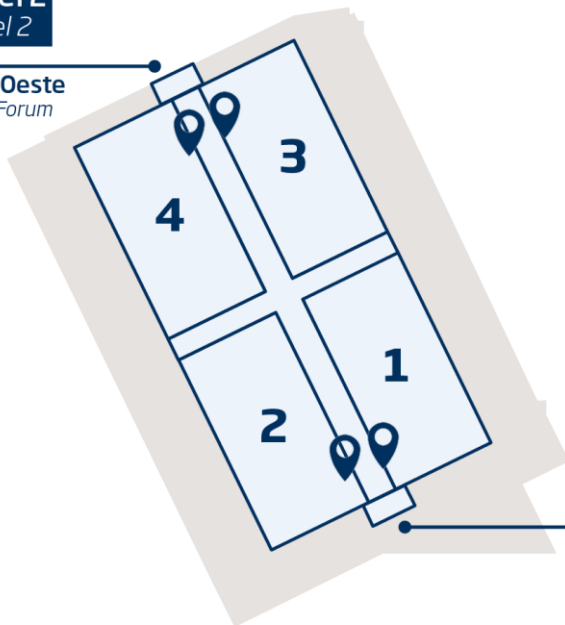

# Hall access point front railing graphic. Level 2 - Concourse

## Features

- Removable vinyl on front railing at hall access point.

Size: 8.95 m x 1 m / 4 units

**Nivel 2**  
Level 2

Foro Oeste  
West Forum

Foro Centro  
Central Forum