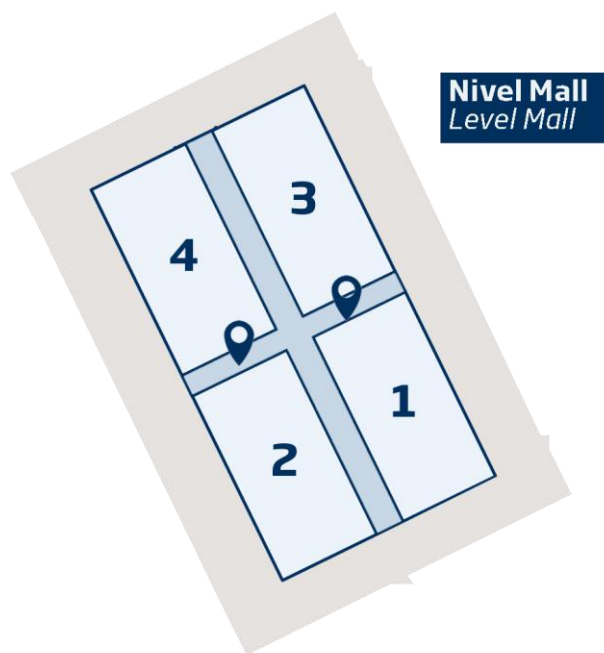

Railing graphic. Mall Level - Cross Concourse

FEATURES

- Laminated vinyl + high-resolution printing.

Size: 5.35 m x 1 m / 2 units