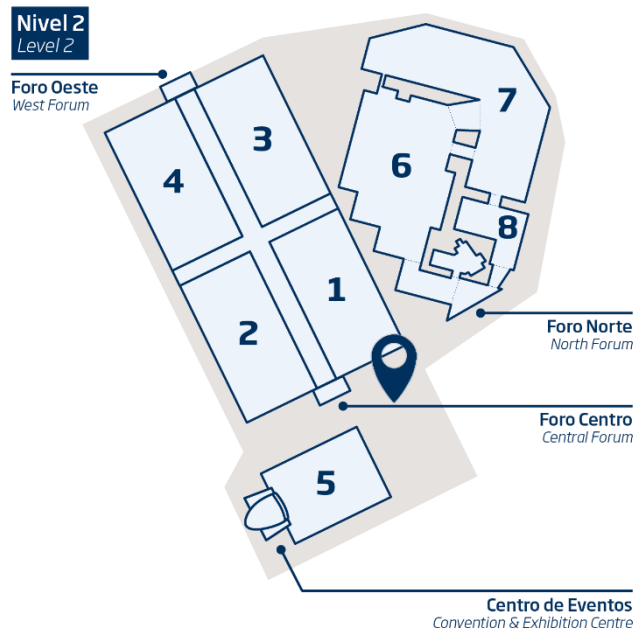

Fountain edge, venue entrance. Outside entrance to Central Forum

FEATURES

- Removable vinyl graphic + high-resolution printing.

Size: 2 m x 1 m / 20 units