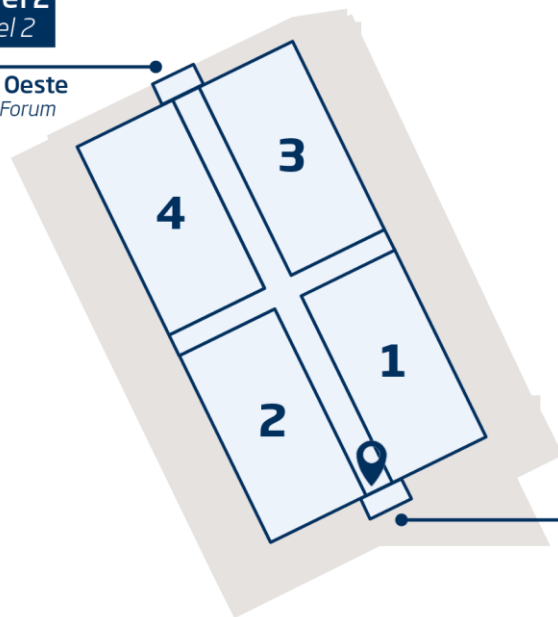

## FEATURES\*

- Removable vinyl + high-resolution printing.

Size: top: 4 m x 1.2 m / middle: 1.2 m / lower: 1.18 m / 2 units

\* Image split into three parts

# Internal adhesive floor graphic. Level 2 - Concourse

## FEATURES

- Digital printing on adhesive vinyl + anti-slip laminate.

Size: 5 m x 3 m / 1 unit

Nivel 2  
Level 2

Foro Oeste  
West Forum

Foro Centro  
Central Forum