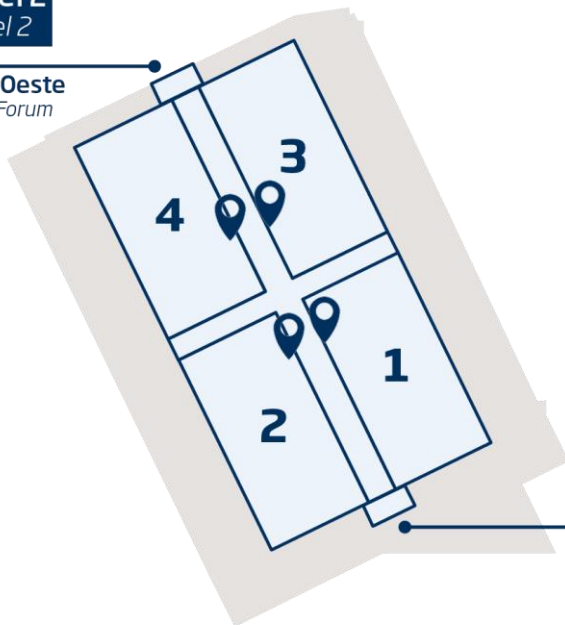

## FEATURES

- Removable vinyl on front railing at hall access point.

Size: 8.21 m x 1 m / 4 units

Nivel 2  
Level 2

Foro Oeste  
West Forum

Foro Centro  
Central Forum

# Hall access point side railing graphic. Level 2 - Concourse

## FEATURES

- Removable vinyl on side railing at hall access point.

Size: 4.35 m x 1 m / 4 units

Nivel 2  
Level 2

Foro Oeste  
West Forum

Foro Centro  
Central Forum