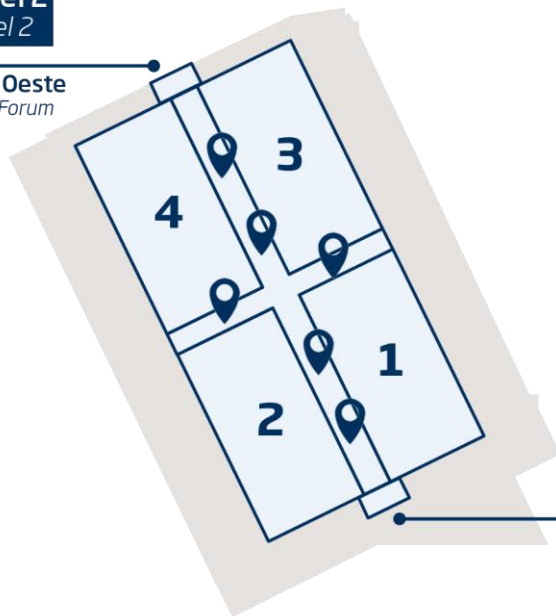

## FEATURES

- Removable vinyl + high-resolution printing.

Size: 8 m x 1 m / 12 units

**Nivel 2**  
Level 2

Foro Oeste  
West Forum

Foro Centro  
Central Forum

# Elevator graphics. Level 2 - Concourse

## FEATURES

- Removable vinyl + high-resolution printing.

Size: 2.70 m x 1 m / 12 units

Nivel 2  
Level 2

Foro Oeste  
West Forum

Foro Centro  
Central Forum