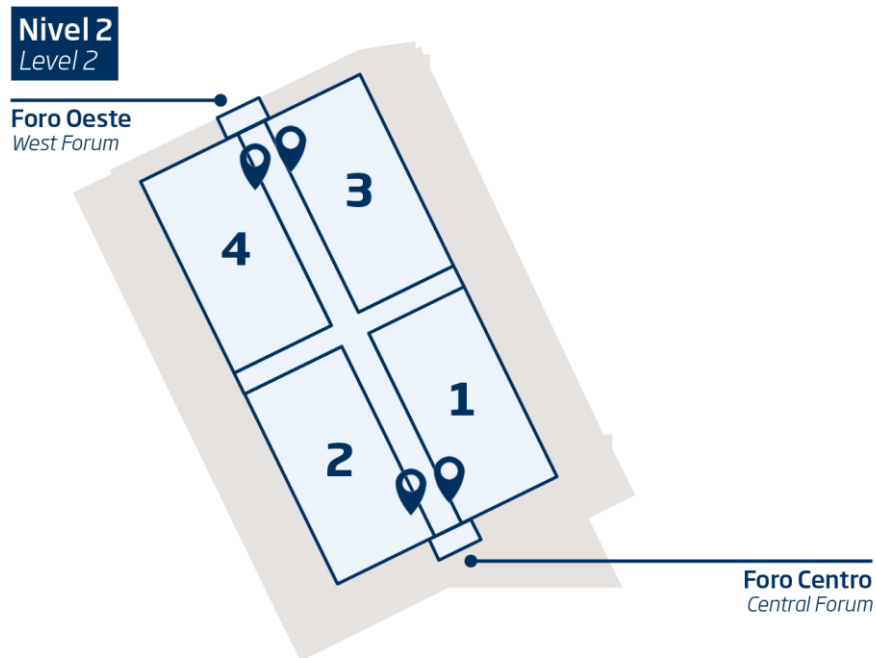

# Hall access point front railing graphic. Level 2 - Concourse

## Features

- Removable vinyl on front railing at hall access point.

Size: 8.95 m x 1 m / 4 units

**Nivel 2**  
Level 2

Foro Oeste  
West Forum

Foro Centro  
Central Forum

# Hall access point side railing graphic. Level 2 - Concourse

## FEATURES

- Removable vinyl on side railing at hall access point.

Size: 3.10 m x 1 m / 4 units