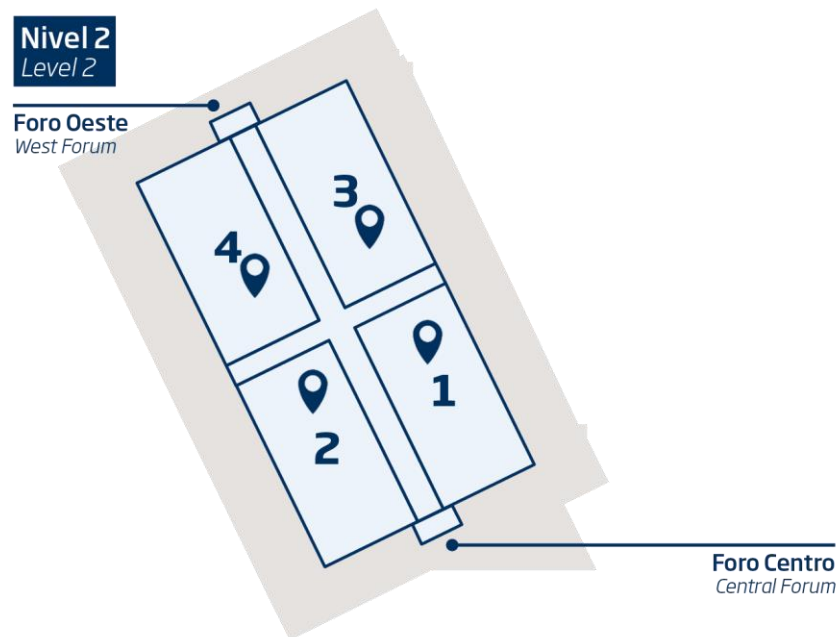

Hall interior floor graphics. Level 2 - Halls

FEATURES *

- Digital printing on adhesive vinyl + anti-slip laminate.

Size: 2 m x 1 m / 10 units per hall

* Available in halls without carpeting.

REF: FCI11