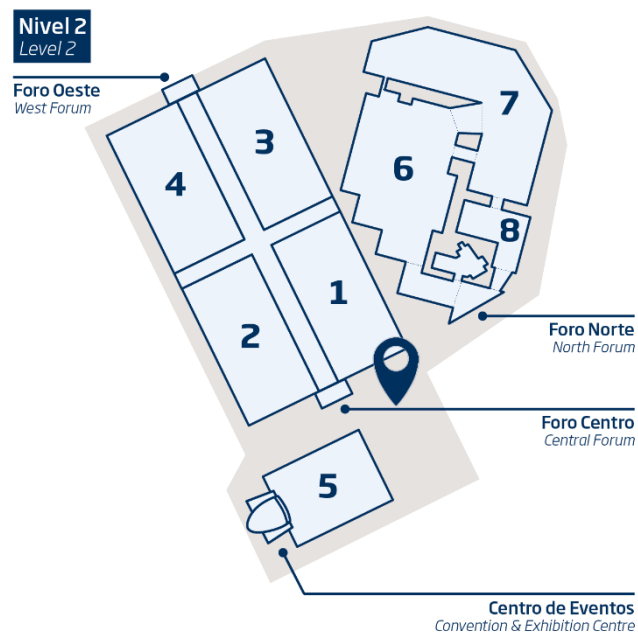

Double sided feather flags, venue entrance. Outside entrance to Central Forum

Features

- Feather flags mounted on poles outside the venue, made of microperforated PVC printed on 2 sides.

A) Size: 0.70 m x 2 m / 1 unit

B) Size: 0.70 m x 2 m / Pack 4 units