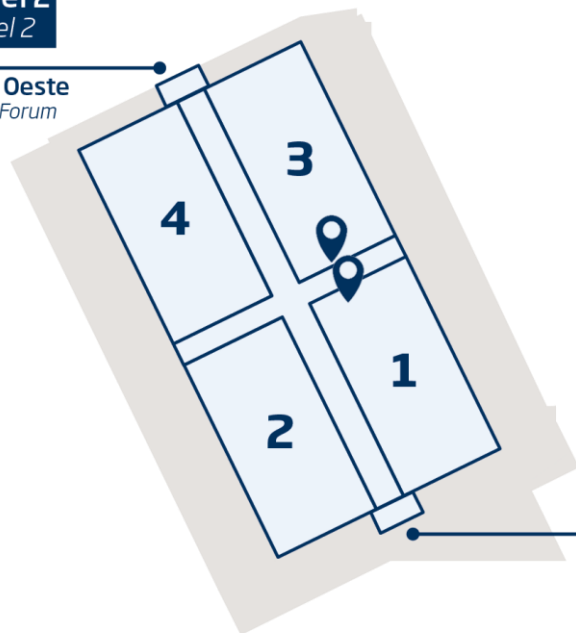

## FEATURES

- Removable vinyl on front railing at hall access point

Size: 9.1 m x 1 m / 2 units

Nivel 2  
Level 2

Foro Oeste  
West Forum

Foro Centro  
Central Forum

# Hall access point front railing graphic. Level 2 - Concourse

## FEATURES

- Removable vinyl on front railing at hall access point

Size: 3.62 m x 1 m / 2 units

Nivel 2  
Level 2

Foro Oeste  
West Forum

Foro Centro  
Central Forum