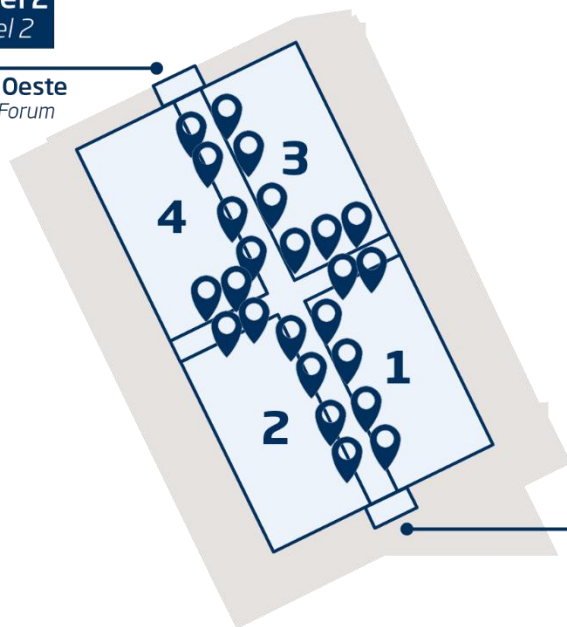

## FEATURES

- Internal PVC banner printed on on sides.

Size: 1.7 m x 3.84 m / 68 units

Nivel 2  
Level 2

Foro Oeste  
West Forum

Foro Centro  
Central Forum

# Hall access point floor graphic. Level 2 - Concourse

## FEATURES\*

- Digital printing on adhesive vinyl + anti-slip laminate.

Size: 5 m x 3 m / 24 units

Nivel 2  
Level 2

Foro Oeste  
West Forum

Foro Centro  
Central Forum

\* Sited at doors leading into halls.