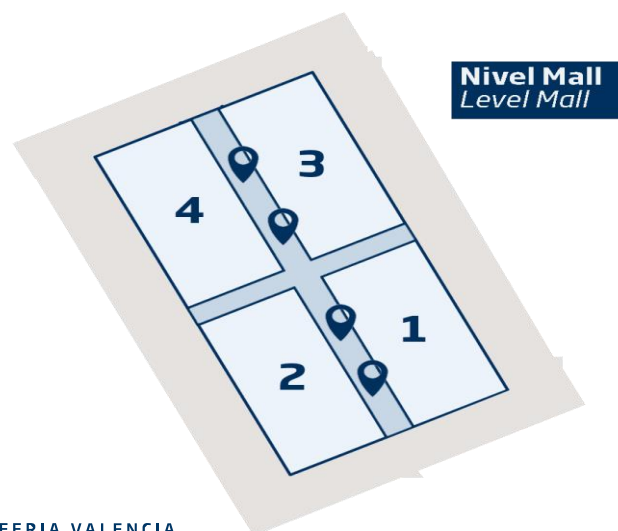

# Railing graphic. Mall Level - Cross Concourse

# Double-sided hanging banners. Mall Level - Concourse

## FEATURES

- Internal banners printed both sides onto microperforated PVC.

A) Size: 0.60 m x 3.5 m / 4 units

B) Size: 0.60 m x 3.5 m / 8 units

C) Size: 0.60 m x 3.5 m / 18 units

# Railing graphic, Mall Level. Mall Level - Concourse