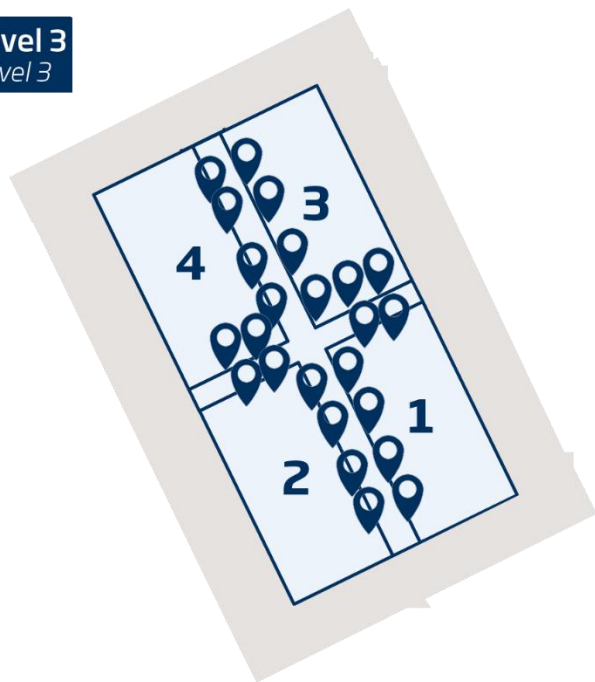

Floor graphic, hall access point. Level 3 - Concourse

FEATURES*

- Digital printing on adhesive vinyl + anti-slip laminate.

Size: 5 m x 3 m / 24 units

Nivel 3
Level 3

* Sited at doors leading into halls

REF: FCI20