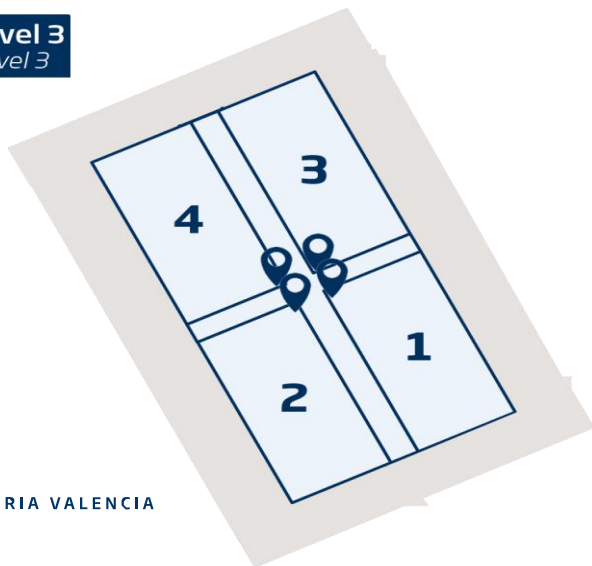

Railing graphic. Level 3 Concourse

FEATURES *

- Laminated vinyl + high-resolution printing, on railings around Central Zone on Level 3.

A) Size: 9 m x 1 m / 8 units

B) Size: 18 m x 1 m / 4 units

C) Size: 72 m x 1 m / 1 unit**

** (four corners)

Nivel 3
Level 3