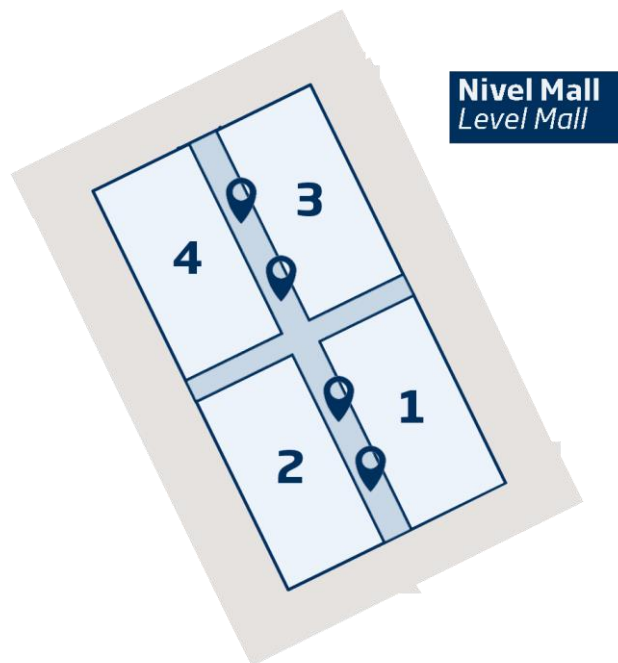

Railing graphic, Mall Level Mall Level - Concourse

FEATURES

- Laminated vinyl + high-resolution printing.

Size: 9 m x 1 m / 14 units