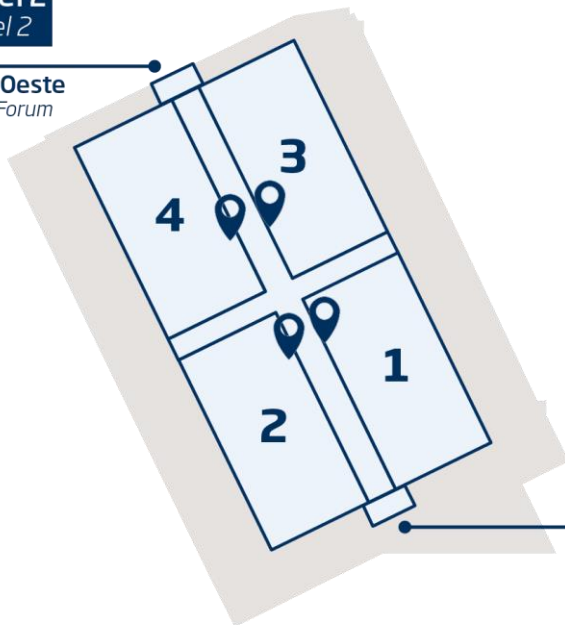

## FEATURES

- Removable vinyl on side railing at hall access point.

Size: 2.50 m x 1 m / 4 units

# Hall access point front railing graphic. Level 2 - Concourse

## FEATURES

- Removable vinyl on front railing at hall access point.

Size: 8.21 m x 1 m / 4 units

Nivel 2  
Level 2

Foro Oeste  
West Forum

Foro Centro  
Central Forum