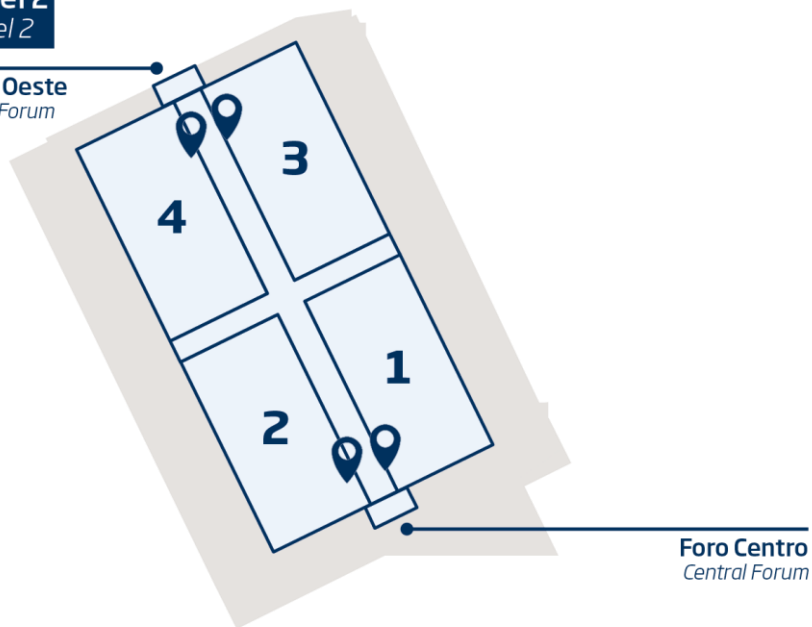

Hall access point side railing graphic. Level 2 - Concourse

FEATURES

- Removable railing graphic + high-resolution printing.

Size: 7.2 m x 1 m / 4 units

Nivel 2
Level 2

Foro Oeste
West Forum