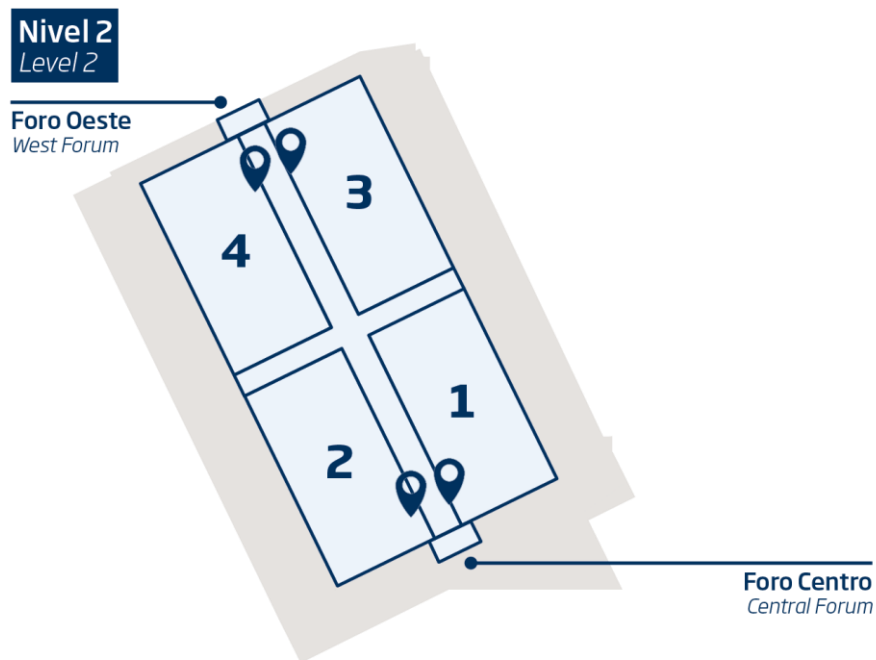

# Hall access point side railing graphic. Level 2 - Concourse

## FEATURES

- Removable vinyl on side railing at hall access point.

Size: 3.10 m x 1 m / 4 units

## FEATURES

- Removable vinyl on side railing at hall access point.

Size: 2.50 m x 1 m / 4 units