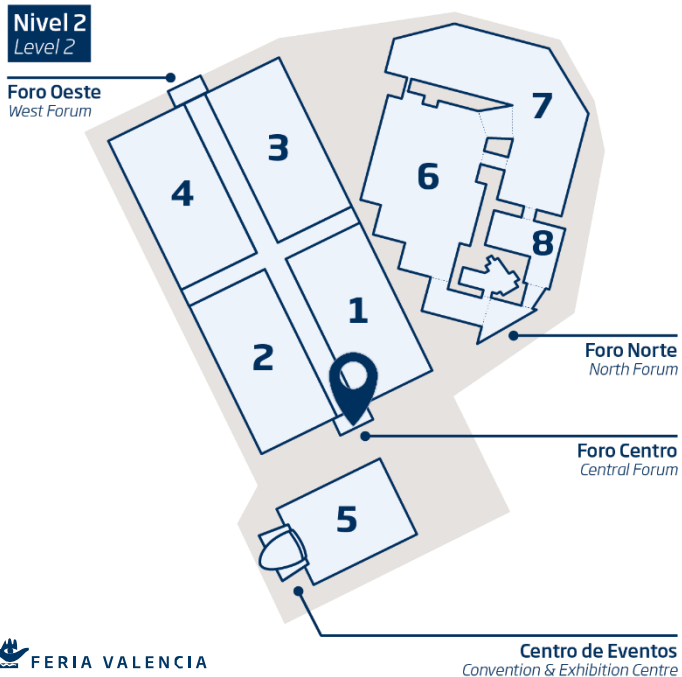

# Adhesive graphic on hall entrance side vitrines. Central Forum

## FEATURES\*

- Removable vinyl + high-resolution printing.

Size: top: 4 m x 1.2 m / middle: 1.2 m / lower: 1.18 m / 2 units

\* Image split into three parts