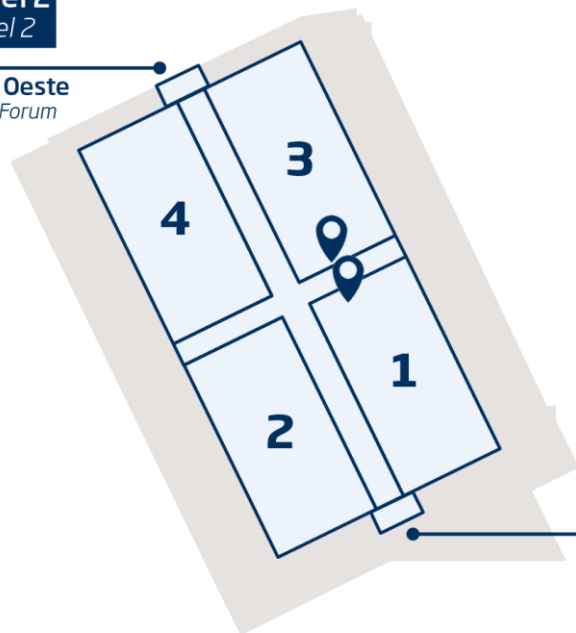

## FEATURES

- Removable vinyl on side railing at hall access point.

Size: 8.12 m x 1 m / 4 units

**Nivel 2**  
Level 2

Foro Oeste  
West Forum

Foro Centro  
Central Forum

# Hall access point front railing graphic. Level 2 - Concourse

## FEATURES

- Removable vinyl on front railing at hall access point

Size: 9.1 m x 1 m / 2 units

Nivel 2  
Level 2

Foro Oeste  
West Forum

Foro Centro  
Central Forum