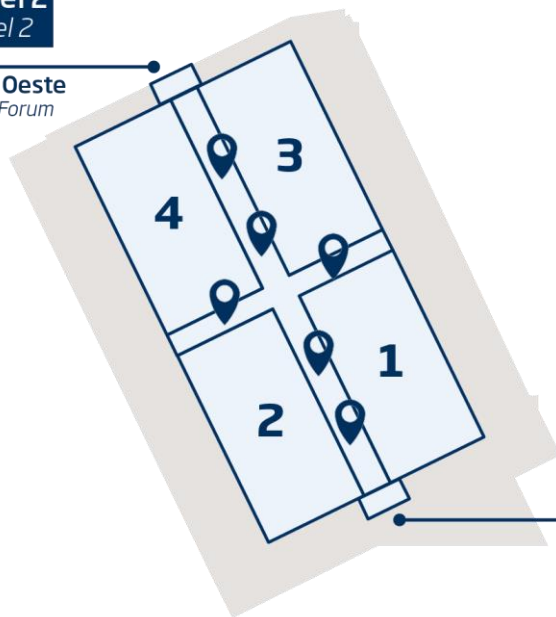

# Column graphics. Level 2 - Concourse

## FEATURES

- Internal PVC banner printed on on sides.

Size: 1.7 m x 3.84 m / 68 units

Nivel 2  
Level 2

Foro Oeste  
West Forum

Foro Centro  
Central Forum