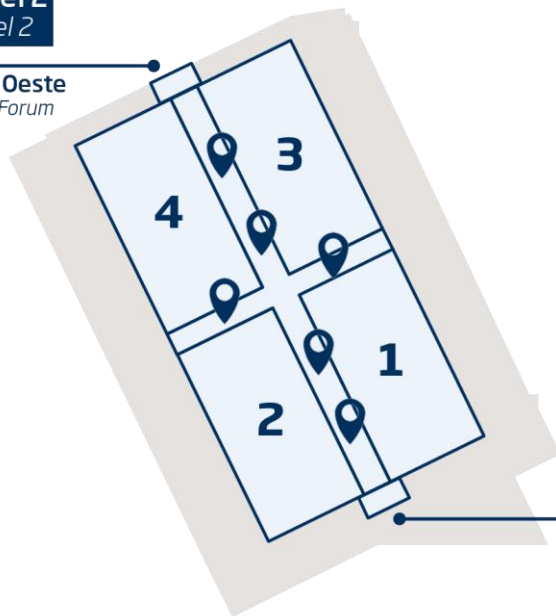

## FEATURES

- Removable vinyl on siderailing at hall access point.

Size: 1.72 m x 1 m / 2 units

Nivel 2  
Level 2

Foro Oeste  
West Forum

Foro Centro  
Central Forum

# Escalator side graphic. Level 2 - Concourse

## FEATURES

- Removable vinyl + high-resolution printing.

Size: 8 m x 1 m / 12 units

**Nivel 2**  
Level 2

Foro Oeste  
West Forum

Foro Centro  
Central Forum