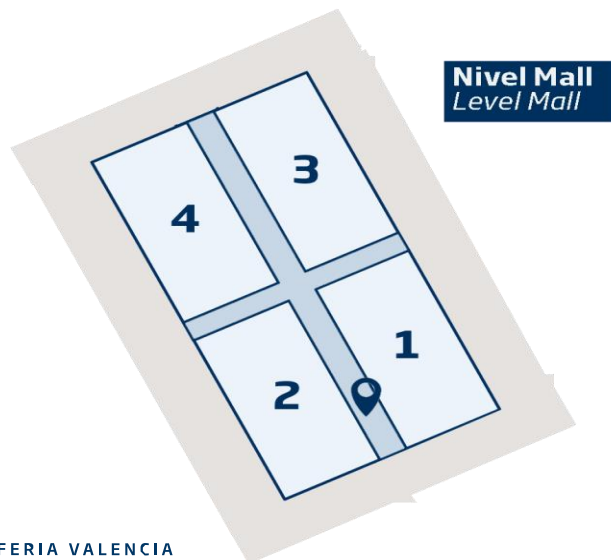

# Hanging Banners, Turnstile Area. Mall Level - Concourse

## FEATURES \*

- Internal hanging banner printed onto microperforated PVC, hung from the gallery railing above entry turnstiles.

**A)** Size: 2 m x 8 m / 1 units

**B)** Size: 2 m x 8 m / 3 units

**C)** Size: 2 m x 8 m / 6 units