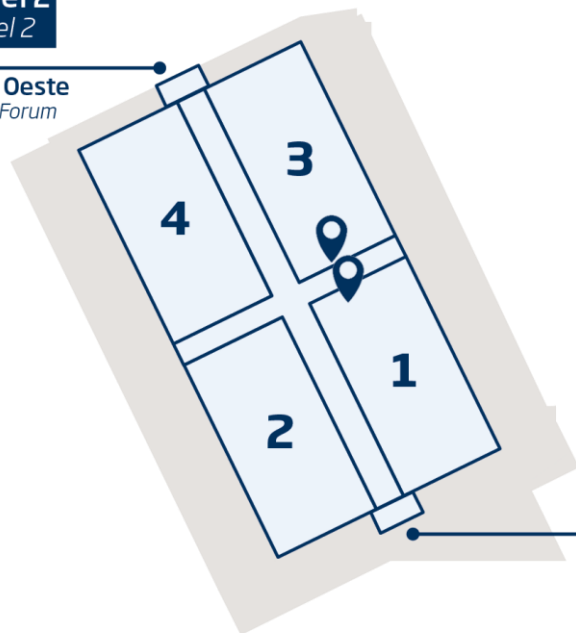

## FEATURES

- Removable vinyl on front railing at hall access point

Size: 3.62 m x 1 m / 2 units

Nivel 2  
Level 2

Foro Oeste  
West Forum

Foro Centro  
Central Forum

# Hall access point side railing graphic. Level 2 - Concourse

## FEATURES

- Removable vinyl on siderailing at hall access point.

Size: 1.72 m x 1 m / 2 units

Nivel 2  
Level 2

Foro Oeste  
West Forum

Foro Centro  
Central Forum