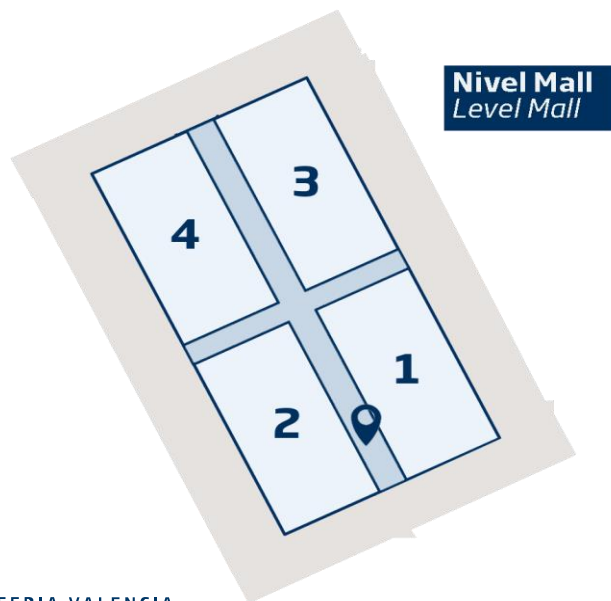

# Railing graphic, Mall Access Level. Mall Level - Concourse

## FEATURES:

- Laminated adhesive vinyl + high-resolution printing.

**A)** Size: 4 m x 1 m / 8 units.

**B)** Size: 8 m x 1 m / 4 units

**C)** Size: 18 m x 1 m / 2 units

# Railing graphic, two sides of Mall Access Level. Mall Level - Concourse