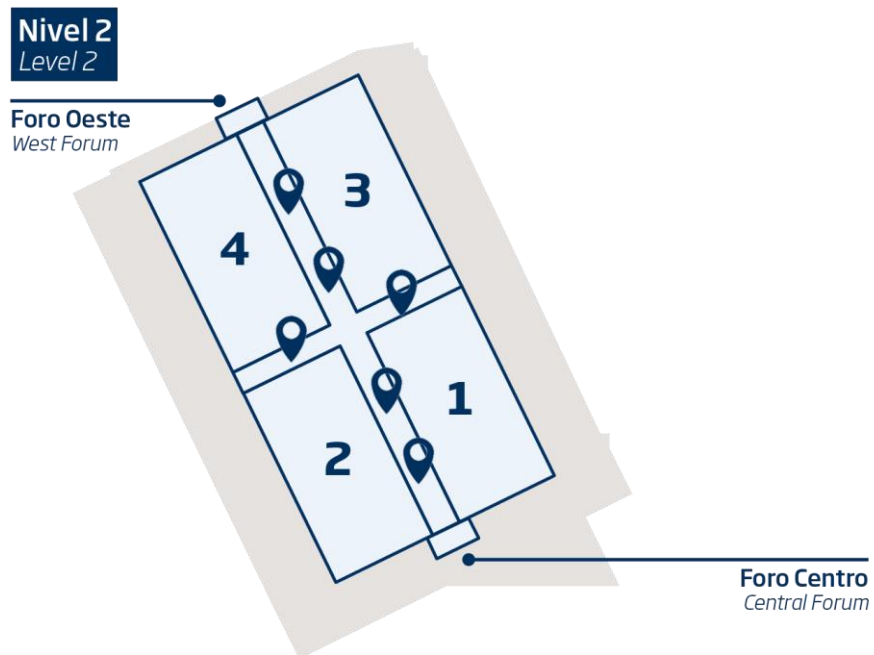

Turnstile graphics. Level 2 - Concourse

FEATURES

- Removable vinyl + high-resolution printing.

Size: 265 mm x 308 mm / 8 units (4 at entrance+4 at exit)