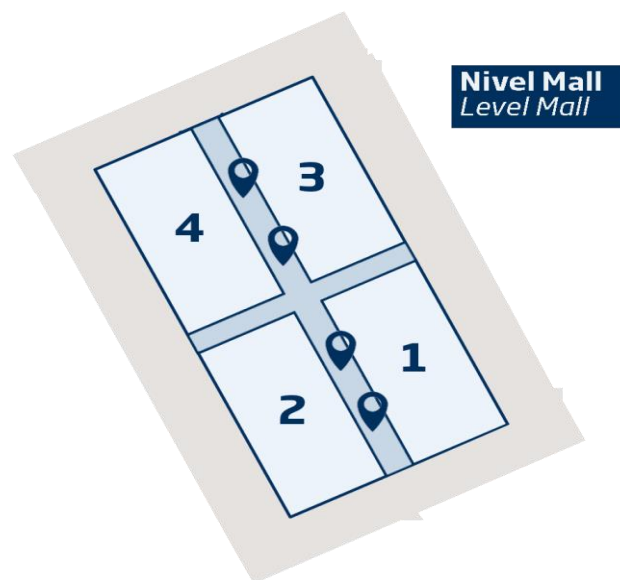

# Railing graphic, Mall Level. Mall Level - Concourse

## FEATURES

- Laminated vinyl + high-resolution printing, on railing.

**A)** Size: 4 m x 1 m / 40 units

**B)** Size: 9 m x 1 m / 20 units

**C)** Size: 10 m x 1 / 16 units