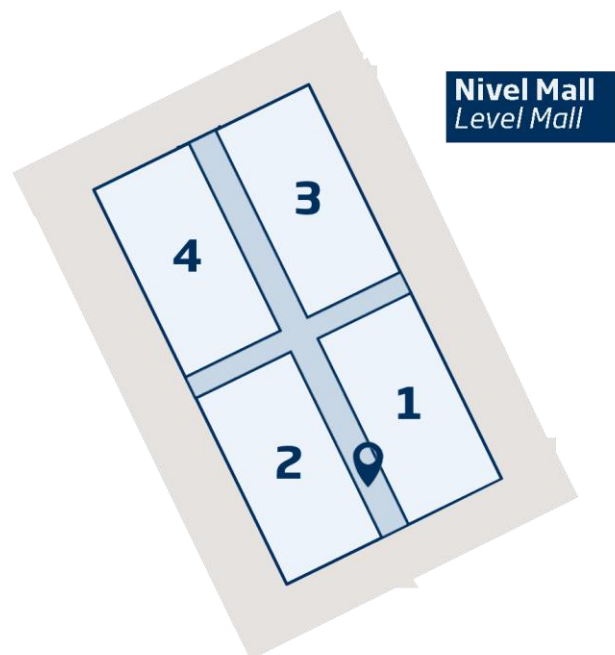

Railing graphic, two sides of Mall Access Level. Mall Level - Concourse

FEATURES

- Laminated adhesive vinyl + high-resolution printing.

Size: 32 m x 1 m / 1 unit