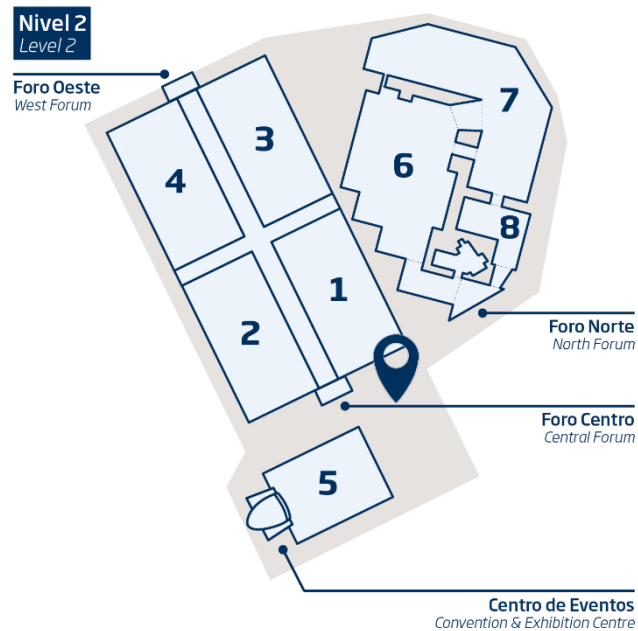

Venue entrance, staircase wall. Outside entrance to Central Forum

FEATURES

- External banner, printed onto microperforated PVC.

Size: 9.8 m x 10.85 m / 4 units