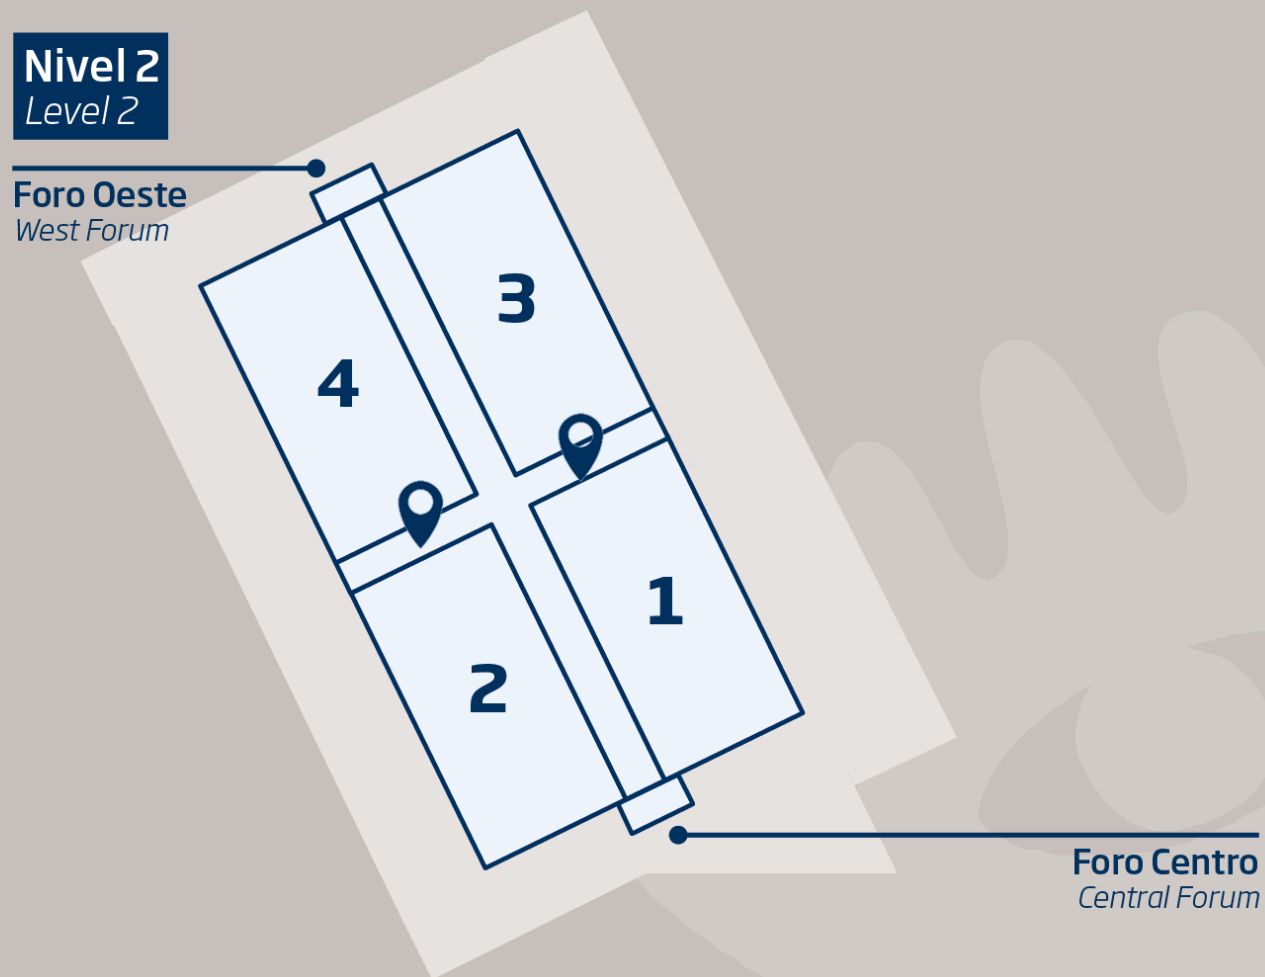

Internal formats

Central Forum / West Forum