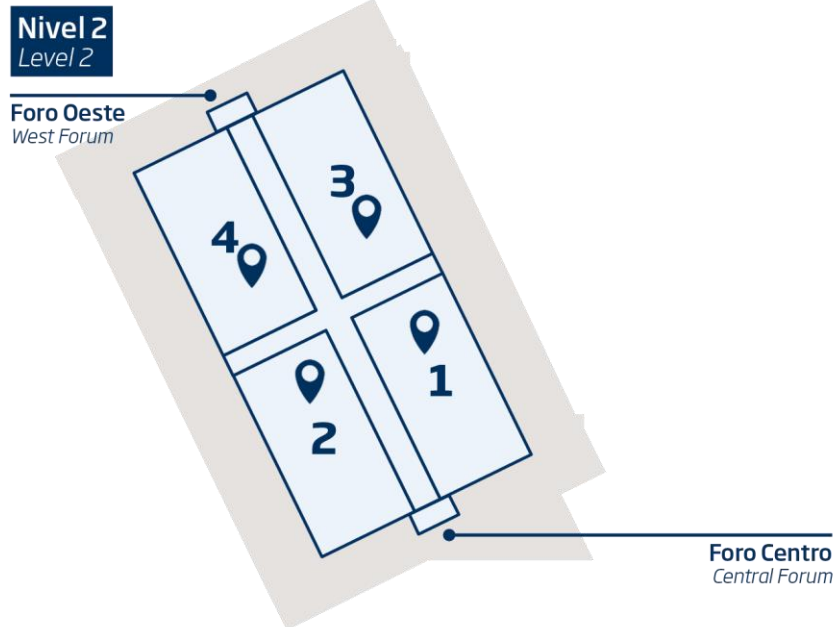

Hall interior hanging banners. Level 2 - Halls

FEATURES

- Internal hanging banner printed on both sides onto microperforated PVC.

Size: 1 m x 3 m / 10 units per hall