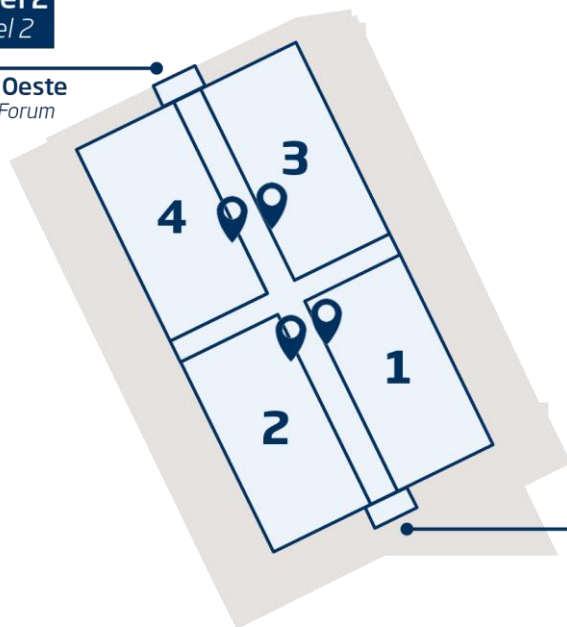

## FEATURES

- Removable vinyl on side railing at hall access point.

Size: 4.35 m x 1 m / 4 units

Nivel 2  
Level 2

Foro Oeste  
West Forum

Foro Centro  
Central Forum

# Hall access point side railing graphic. Level 2 - Concourse

## FEATURES

- Removable vinyl on side railing at hall access point.

Size: 8.12 m x 1 m / 4 units

**Nivel 2**  
Level 2

Foro Oeste  
West Forum

Foro Centro  
Central Forum