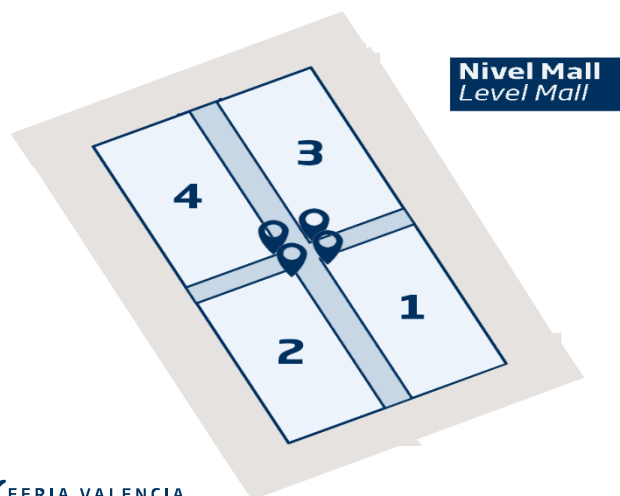

Railing graphic, Mall Level. Mall Level - Concourse

FEATURES *

- Laminated vinyl + high-resolution printing, on the corner railings around the Central Zone of the Mall Level.

A) Size: 9 m x 1 m / 8 units.

B) Size: 18 m x 1 m / 4 units

C) Size: 72 m x 1 m / 1 unit**

** (four corners)